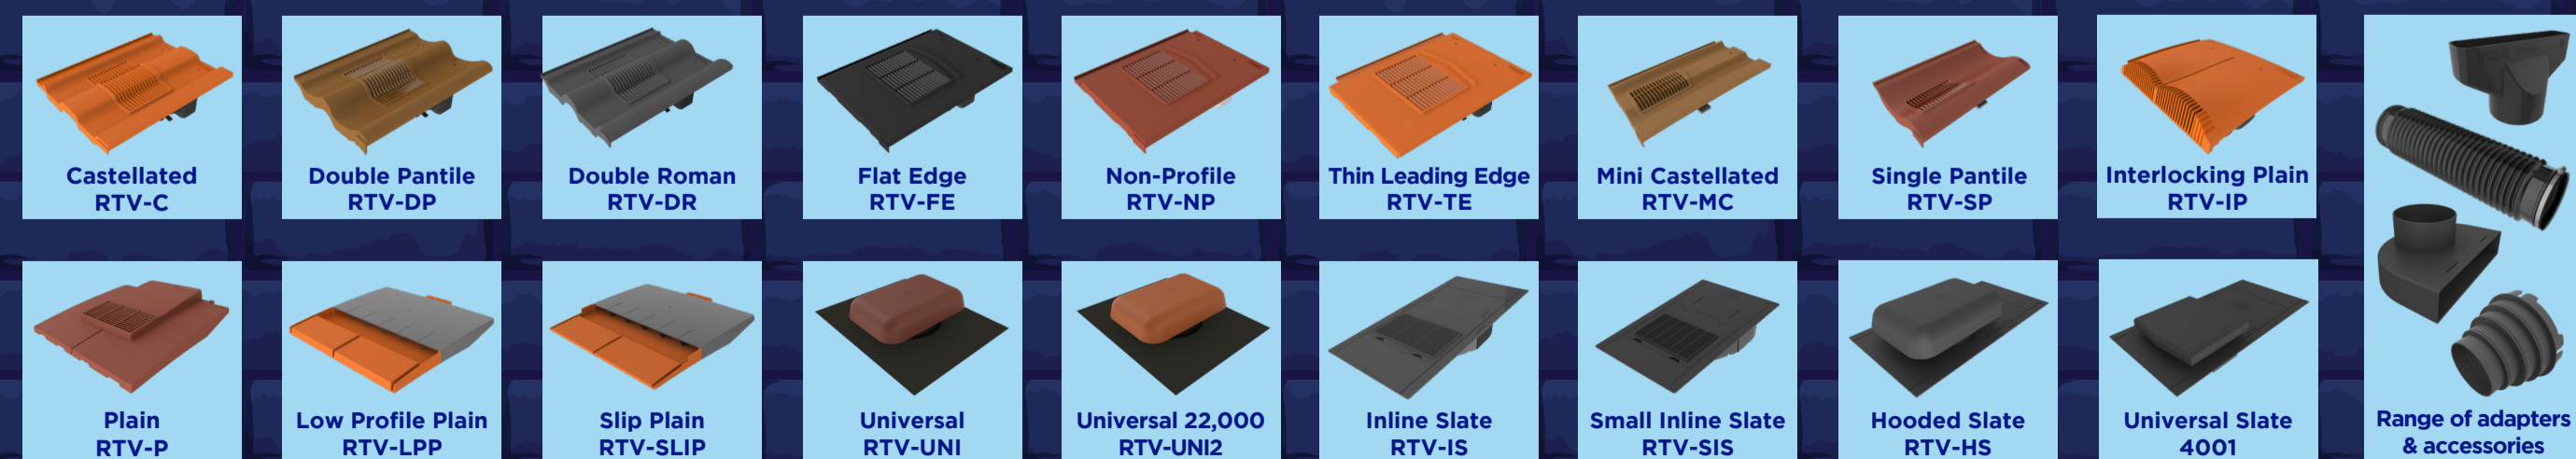

SANDTOFT

Tile Type	Vent Code	Vent Name	Min. Pitch	Colours
Sandtoft Calderdale Edge	RTV-FE	Flat Edge	20°	●●●●●
Sandtoft Double Pantile	RTV-DP	Double Pantile	20°	●●●●
Sandtoft Double Roman	RTV-DR	Double Roman	20°	●●●●
Sandtoft Calderdale	RTV-NP	Non-Profile	20°	●●●●●
Sandtoft Lindum	RTV-C	Castellated	20°	●●●●
Sandtoft Shire	RTV-SP	Single Pantile	20°	●●●●
Sandtoft Standard Pattern	RTV-MC	Mini Castellated	17.5°	●●●●
Sandtoft TLE	RTV-TE	Thin Leading Edge	20°	●●●●
Sandtoft Humber Plain	RTV-P	Plain	35°	●●●●
	RTV-LPP	Low Profile Plain		
	RTV-SLIP	Slip Plain		

SLATE

Slate Type	Vent Code	Vent Name	Min. Pitch	Colours
All major slates (600x300mm or 500x250mm)	RTV-IS	Inline Slate	22.5°	●
All major slates in smaller sizes (300x200mm to 400x250mm)	RTV-SIS	Small Inline Slate	22.5°	●
All major slates (600x300mm or 500x250mm)	RTV-HS	Hooded Slate	22.5°	●
All major slates (600x300mm or 500x250mm)	4001	Universal Slate	22.5°	●

UNIVERSAL

Tile or Slate Type	Vent Code	Vent Name	Min. Pitch	Colours
All major plain or profiled tiles or slates	RTV-UNI	Universal	12.5°	●●●●●
All major plain or profiled tiles or slates	RTV-UNI2	Universal 22,000mm²	12.5°	●●●●●

Ventilation, ancillary and dry fix roofing solutions from Timloc Building Products teamed with the assurance of quality, reliability and durability.

timloc
building products

01405 765 567
sales@timloc.co.uk
timloc.co.uk