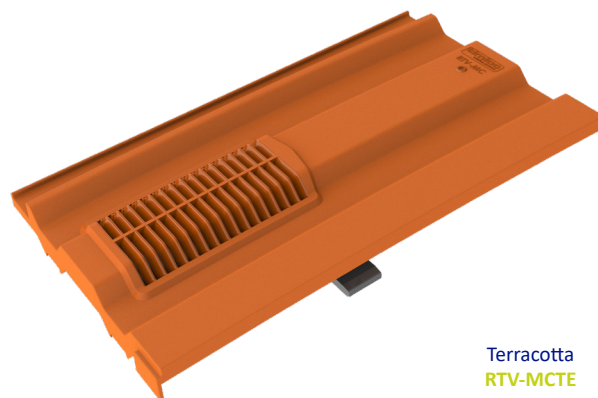

Relevant Standards

- BS EN 490:2011 Concrete roofing tiles and fittings for roof covering and wall cladding - product specifications (+A1:2017)
- BS 5250: 2021 Management of moisture in buildings – Code of practice
- BS 5534:2014 Slating and tiling for pitched roofs and vertical cladding – code of practice (+A2:2018)
- Manufactured to BS EN ISO 9001:2015 and BS EN ISO 14001:2015
- Complies with all relevant sections of the Building Regulations 2010
- Satisfies all relevant NHBC requirements

Compatibility

Mini Castellated small format tiles from all major manufacturers including:

- Marley Ludlow Plus
- Redland 49
- Sandtoft Standard Pattern
- Forticrete V2

Product Codes

Product Description	Colour	Weight	Box Quantity	Product Code	Pack Quantity	Pack Code	Pallet Quantity
Mini Castellated Roof Tile Vent	Terracotta	0.63kg	1	RTV-MCTE	14	RTVMULTI-MCTE	238
Mini Castellated Roof Tile Vent	Brown	0.63kg	1	RTV-MCBB	14	RTVMULTI-MCBB	238
Mini Castellated Roof Tile Vent	Grey	0.63kg	1	RTV-MCGR	14	RTVMULTI-MCGR	238
Mini Castellated Roof Tile Vent	Red	0.63kg	1	RTV-MCRD	14	RTVMULTI-MCRD	238

Accessories

- The 110mm Flexipipe (RTV-KIT1) can be used to aid connection to ventilation duct or soil vent pipe
- Can be connected to 100/110/125/150mm duct sizes when combined with the multi adapter (RTV-ADMULTI)

Material and Colour Choice

- Top - UV stabilised coloured injection moulded Polypropylene with textured finish
- Available in Terracotta, Brown, Grey, Red and Black
- Base – Black injection moulded Polypropylene