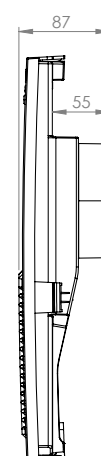

Side Profile

NB. RTV-MC available in single, pack or pallet quantities. For pack quantities, 14 tile vent assemblies are packaged in one large box.