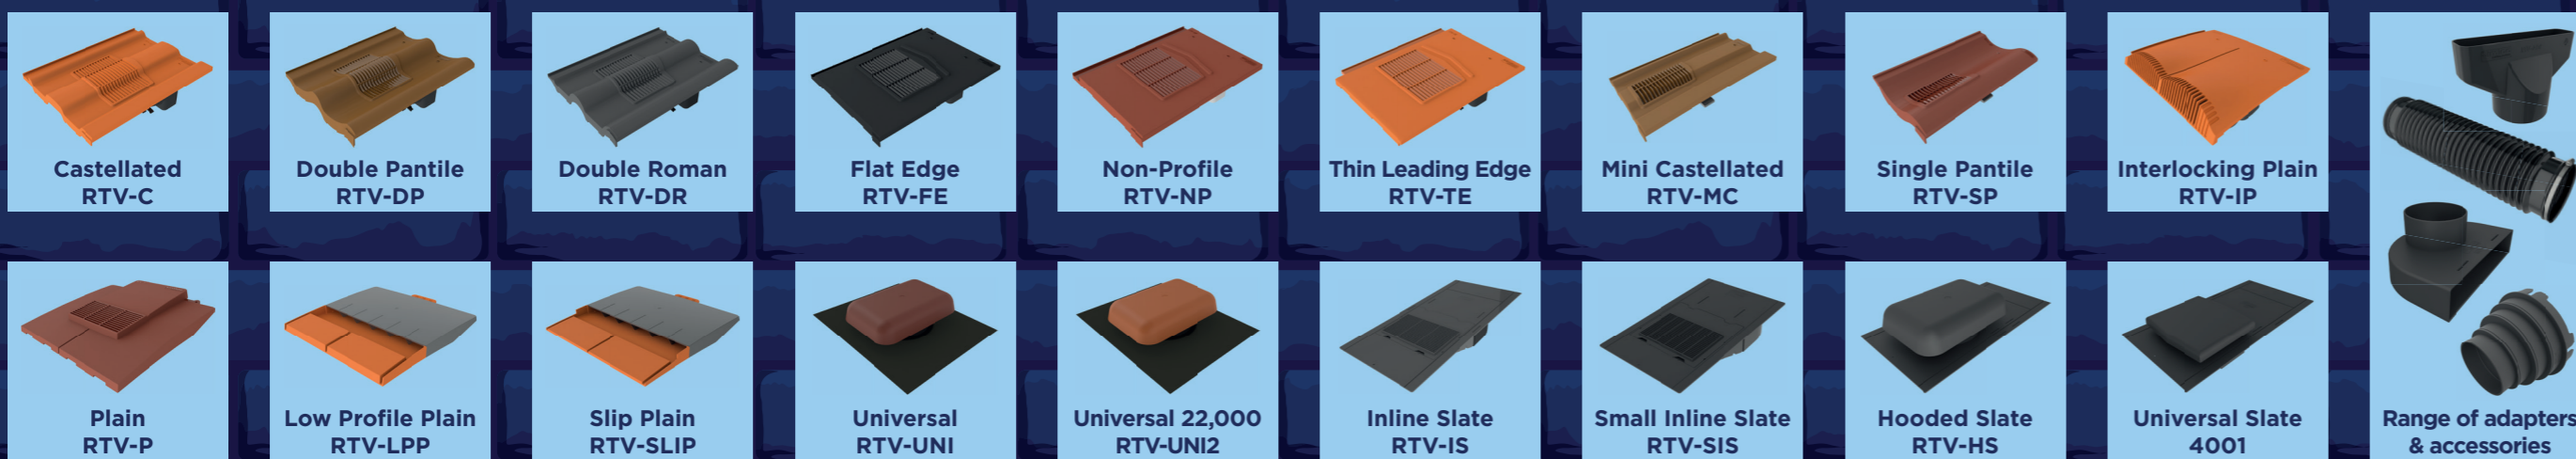

SANDTOFT

Tile Type	Vent Code	Vent Name	Min. Pitch	Colours
Sandtoft Calderdale Edge	RTV-FE	Flat Edge	20°	●●●●●
Sandtoft Danum	RTV-FE	Flat Edge	20°	●●●●●
Sandtoft Double Pantile	RTV-DP	Double Pantile	20°	●●●●
Sandtoft Double Roman	RTV-DR	Double Roman	20°	●●●●
Sandtoft Calderdale	RTV-NP	Non-Profile	20°	●●●●●
Sandtoft Lindum	RTV-C	Castellated	20°	●●●●
Sandtoft Shire	RTV-SP	Single Pantile	20°	●●●●
Sandtoft Standard Pattern	RTV-MC	Mini Castellated	17.5°	●●●●
Sandtoft TLE	RTV-TE	Thin Leading Edge	20°	●●●●
Sandtoft Humber Plain	RTV-P	Plain	35°	●●●●
	RTV-LPP	Low Profile Plain		
	RTV-SLIP	Slip Plain		

SLATE

Slate Type	Vent Code	Vent Name	Min. Pitch	Colours
All major slates (600x300mm or 500x250mm)	RTV-IS	Inline Slate	22.5°	●
All major slates in smaller sizes (300x200mm to 400x250mm)	RTV-SIS	Small Inline Slate	22.5°	●
All major slates (600x300mm or 500x250mm)	RTV-HS	Hooded Slate	22.5°	●
All major slates (600x300mm or 500x250mm)	4001	Universal Slate	22.5°	●

UNIVERSAL

Tile or Slate Type	Vent Code	Vent Name	Min. Pitch	Colours
All major plain or profiled tiles or slates	RTV-UNI	Universal	12.5°	●●●●●
All major plain or profiled tiles or slates	RTV-UNI2	Universal 22,000mm²	12.5°	●●●●●