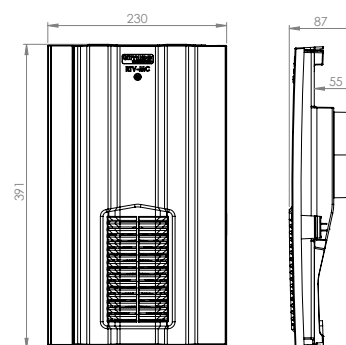

### Environmental Product Declaration

A quantification of environmental information regarding the life cycle of the Mini Castellated Tile Vent. GWP total is for production stages A1-A3. Verified in accordance with ISO 14025. View the full EPD at [timloc.co.uk](http://timloc.co.uk).

### Product Dimensions