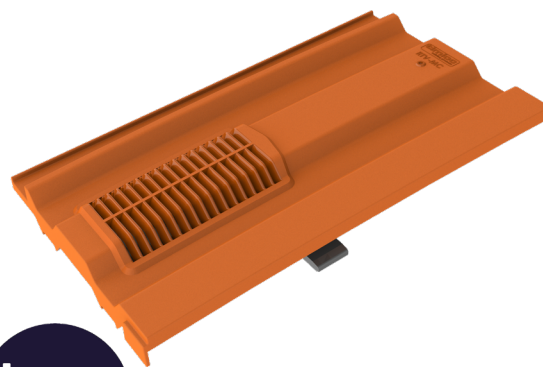

Quality

- Independently tested by BRE for deluge and wind driven rain to PD CEN/TR15601:2012
- BS EN 490:2011 Concrete roofing tiles and fittings for roof covering and wall cladding - product specifications (+A1:2017)
- BS 5250: 2021 Management of moisture in buildings - Code of practice
- BS 5534:2014 Slating and tiling for pitched roofs and vertical cladding - code of practice (+A2:2018)
- Manufactured to BS EN ISO 9001:2015 and BS EN ISO 14001:2015
- Complies with all relevant sections of the Building Regulations 2010
- Satisfies all relevant NHBC requirements

Compatibility

Mini Castellated small format tiles from all major manufacturers including:

- Marley Ludlow Plus
- Redland 49
- Sandtoft Standard Pattern
- Forticrete V2

Material & Colour

- Top - UV stabilised coloured injection moulded Polypropylene with textured finish
- Available in Terracotta, Brown, Grey and Red
- Base - Black injection moulded Polypropylene