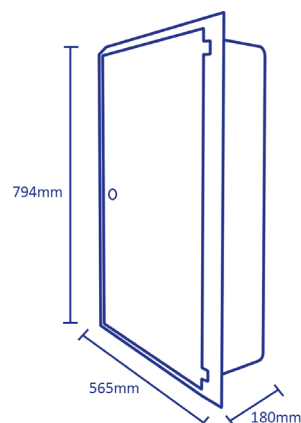

Dimensions

- Overall: 794mm x 565mm x 180mm (H x W x D)

How to Order

- Order as each
- 30002 available in pack quantities only
- State product codes
- Individually boxed and assembled with door

Disclaimer

Product Dimensions

Installation Advice

- This meter box should only be fitted by a suitably qualified person
- Minimum wall cut out of 715mm x 485mm required
- Build the box into the wall in the position specified, ensuring it does not bridge the damp proof course
- The base and sides of the box should be fully bedded into the mortar to hold it into the wall with the sides of the architrave touching the outer leaf of the brickwork
- A suitable Timloc cavity tray should be fitted as a damp proof course above and behind the box.
- Where a spigot is fitted, build the inner wall around it, filling any space between the spigot and the wall with mortar

Product Codes

Description	Colour	Box Quantity	Pack Quantity	Lead Time	Product Code
Electric meter box 3 phase recessed	White	1	4	Next Working Day	30002