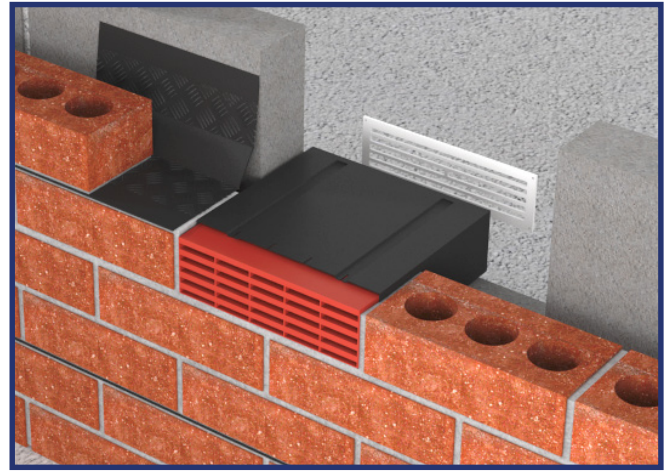

1201 Airbrick

Effective airbrick ventilator available in a range of colours

Use

- In conjunction with the 1201 / 1201XL telescopic underfloor vent for providing ventilation below suspended ground floors
- In conjunction with cavity sleeves for ventilation through external walls to a building interior

Features and Benefits

- Equivalent area of 6170mm² per air brick
- Unique stepped front grille greatly reduces the entry of wind driven rain
- 6.5mm wide front grille openings comply with BS 5440 Pt 2 and British Gas requirements
- Integral clip together facility allows multiple airbricks to be stacked to form 9" x 6" and 9" x 9" sizes
- Available in a range of colours to blend in with various brick types
- Very tough and robust
- Durable and totally resistant to decay

Material and Colour Choice

- Manufactured by injection moulding in UV stabilised polypropylene
- 1201 airbrick is available in Buff, Terracotta, Grey, Brown, Black, White and Blue Black.

Installation Advice