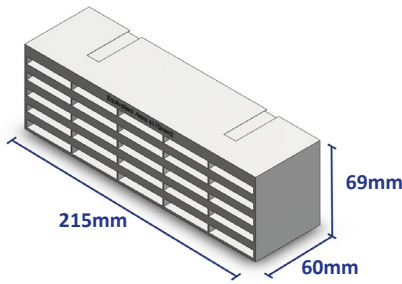

1201 Airbrick

Effective airbrick ventilator available in a range of colours

Use

- In conjunction with the 1201 / 1201XL telescopic underfloor vent for providing ventilation below suspended ground floors
- In conjunction with cavity sleeves for ventilation through external walls to a building interior

Features and Benefits

- Equivalent area of 6170mm² per air brick
- Unique stepped front grille greatly reduces the entry of wind driven rain
- 6.5mm wide front grille openings comply with BS 5440 Pt 2 and British Gas requirements
- Integral clip together facility allows multiple airbricks to be stacked to form 9" x 6" and 9" x 9" sizes
- Available in a range of colours to blend in with various brick types
- Very tough and robust
- Durable and totally resistant to decay