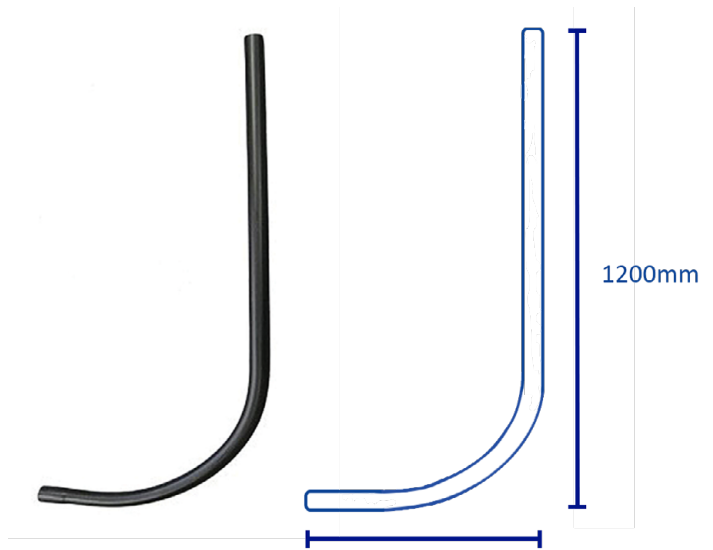

Meter box hockey stick

Designed to suit cable entry into meter box

Sold in single units and packaged in a sleeve

Use

- Designed to suit cable entry into meter box

Quality

- Satisfies all NHBC requirements
- Manufactured to BS EN ISO 9001-2015
- Complies with all relevant Building Regulations
- Meets all relevant British Standards

Material and Colour Choice

- Manufactured from UPVC
- 31001 - Black | 31002 - Off-white

Installation Advice

- Hockey sticks should only be fitted by a suitably qualified person

Dimensions

- 31001: 1200mm x 480mm x 38mm (H x W x D)
- 31002: 1450mm x 310mm x 38mm (H x W x D)

How To Order

- Order as each
- State product codes

Product codes

Electric meter box - Surface mounted

Description	Colour	Product code
Internal cavity hockey stick	Black	31001
Surface mounted hockey stick	Off-white	31002

31001 | Internal Cavity Hockey Stick - Black

31002 | Surface Mounted Hockey Stick - Off-white